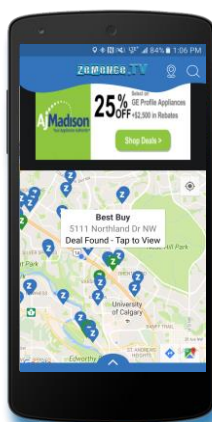

Airports
22 major airports
2,154,006 daily impressions

"Z" Beacon
 beams-out 100 meter radius
 captures every mobile device ID

Mobile Device Vibrates with OFFERS & COUPONING

1. Enter Zone - Exit Zone
2. On Shaking Phone

ZOMONGO COST:

\$10/location/month/advertiser/brand

RESELLER SELLS TO LOCATION at:

\$20/location/month/advertiser/brand

- Interactive AD(s) that are pinned to “Z” locations promoting your product or services
- You can also broadcast out your deal offers through our notification system.
- Your own “personalized” merchant dashboard to login to upload unlimited deal offers

WHY

- Economical Way of Advertising Your: **Business, Product or Services,**
- ALL ZTV Participating Merchants are combined with regular Google Map searches,
- ZTV is tracking users with **“Real Time” Analytics,**
- **Charities** have requested, an easy way for consumers to help fund & support them,
 - ZTV gives 10% of ad revenue to support local charities through everyday spending,
 - ZTV users choose the charities they wish to support,
- ZOMONGO has **BEACONS** - to push out “coupon offers” within 100 meter radius (*ask for details*)
- Drive Shoppers to try your brand near the location where they are.

152 DMA's
63,000+ Locations
28,350,000+ Daily Impressions

Hotels
2.2 million Hotel Rooms
85,000,000+ monthly visitors

Airports
22 major airports
2,154,006 daily impressions

*C-Stores, Gas Stations,
Hotels, Restaurants,
and Airports*