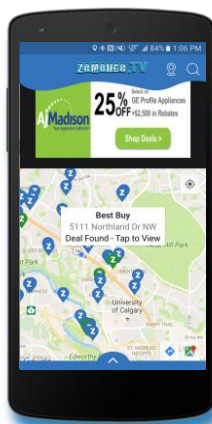

HOW WOULD YOU LIKE TO...

- SEE WHO IS DRIVING AND WALKING NEAR YOUR LOCATION?
- SEE IF YOUR TARGETED CUSTOMERS ARE VISITING YOUR COMPETITORS?
- SEE "REAL TIME" CONSUMER ANALYTICS?
- GET TO KNOW YOUR CUSTOMERS BETTER?
- NETWORK WITH OTHER RETAIL LOCATIONS?
- SEND DIRECT "NOTIFICATIONS" OF DEALS TO ZTV CUSTOMERS MOBILE PHONES?

GET THE ZOMONGO COMPETITIVE EDGE!

- **Cross Promote** with current ZOMONGO partnerships and participating locations.
- Review Real Data of consumers across our ZOMONGO Network with **"Real Time" Analytics**.
- Over **28,000,000** daily consumers at **63,000+** ZOMONGO locations equals = **Strength in Numbers**.
- Review **"ALL"** consumer analytics- not just from your category or store.
- **Consumer Acceptance** – individuals, groups, charities are all demanding from ZTV to supply **MORE, "REAL TIME" DEALS and Live Content**.
- Ask About **"EXCLUSIVENESS"** – meaning only your location participates and not your competitor's.
- **PLUS:** Get a Promotion Banner that plays on the top of our "powered by ZOMONGO" Mobile APP.

Airports
22 major airports
2,154,006 daily impressions

"Z" Beacon
 beams-out 100 meter radius
 captures every mobile device ID

Mobile Device Vibrates with OFFERS & COUPONING

1. Enter Zone - Exit Zone
2. On Shaking Phone

152 DMA's
63,000+ Locations
28,350,000+ Daily Impressions

Hotels
2.2 million Hotel Rooms
85,000,000+ monthly visitors

Airports
22 major airports
2,154,006 daily impressions

*C-Stores, Gas Stations,
Hotels, Restaurants,
and Airports*