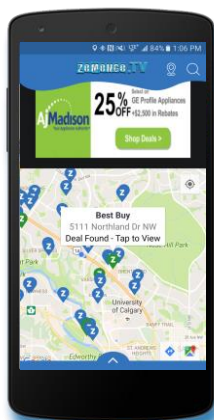

152 DMA's
63,000+ Locations
28,350,000+ Daily Impressions

Hotels
2.2 million Hotel Rooms
85,000,000+ monthly visitors

Airports
22 major airports
2,154,006 daily impressions

*C-Stores, Gas Stations,
Hotels, Restaurants,
and Airports*

ZOMONGO COST:

\$10/location/month/advertiser/brand

RESELLER SELLS TO LOCATION at:

\$20/location/month/advertiser/brand

LOCATION SELLS TO ADVERTISER at:

\$30/location/month/advertiser/brand

- Interactive AD(s) that are pinned to “Z” locations promoting your product or services
- You can also broadcast out your deal offers through our notification system.
- Your own “personalized” merchant dashboard to login to upload unlimited deal offers

WHY

- Economical Way of Advertising Your: **Business, Product or Services,**
- ALL ZTV Participating Merchants are combined with regular Google Map searches,
- ZTV is tracking users with **“Real Time” Analytics,**
- **Charities** have requested, an easy way for consumers to help fund & support them,
 - ZTV gives 10% of ad revenue to support local charities through everyday spending,
 - ZTV users choose the charities they wish to support,
- ZOMONGO has **BEACONS** - to push out “coupon offers” within 100 meter radius (*ask for details*)
- Drive Shoppers to try your brand near the location where they are.